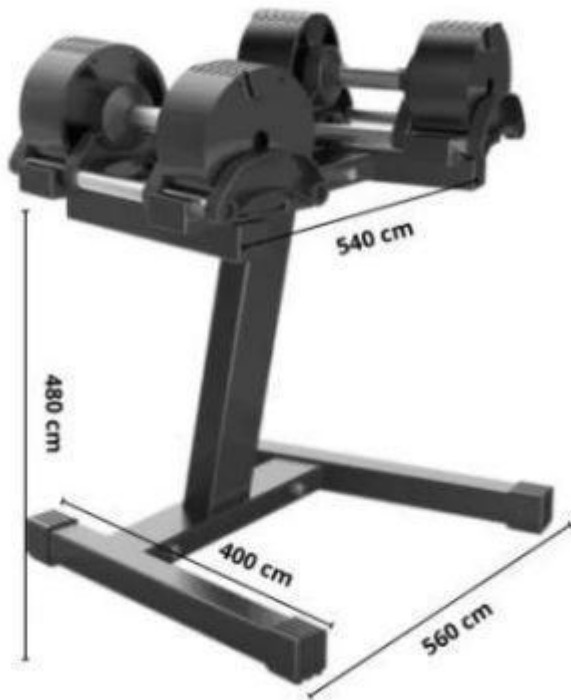

Rizhao good crossfit co.,ltd

Address: No.169, Shandongxi Road, Rizhao City, Shandong Province

Tel:+86-633-8811598

E-mail:ella@goodgymfitness.com

Phone:+86-13326333935