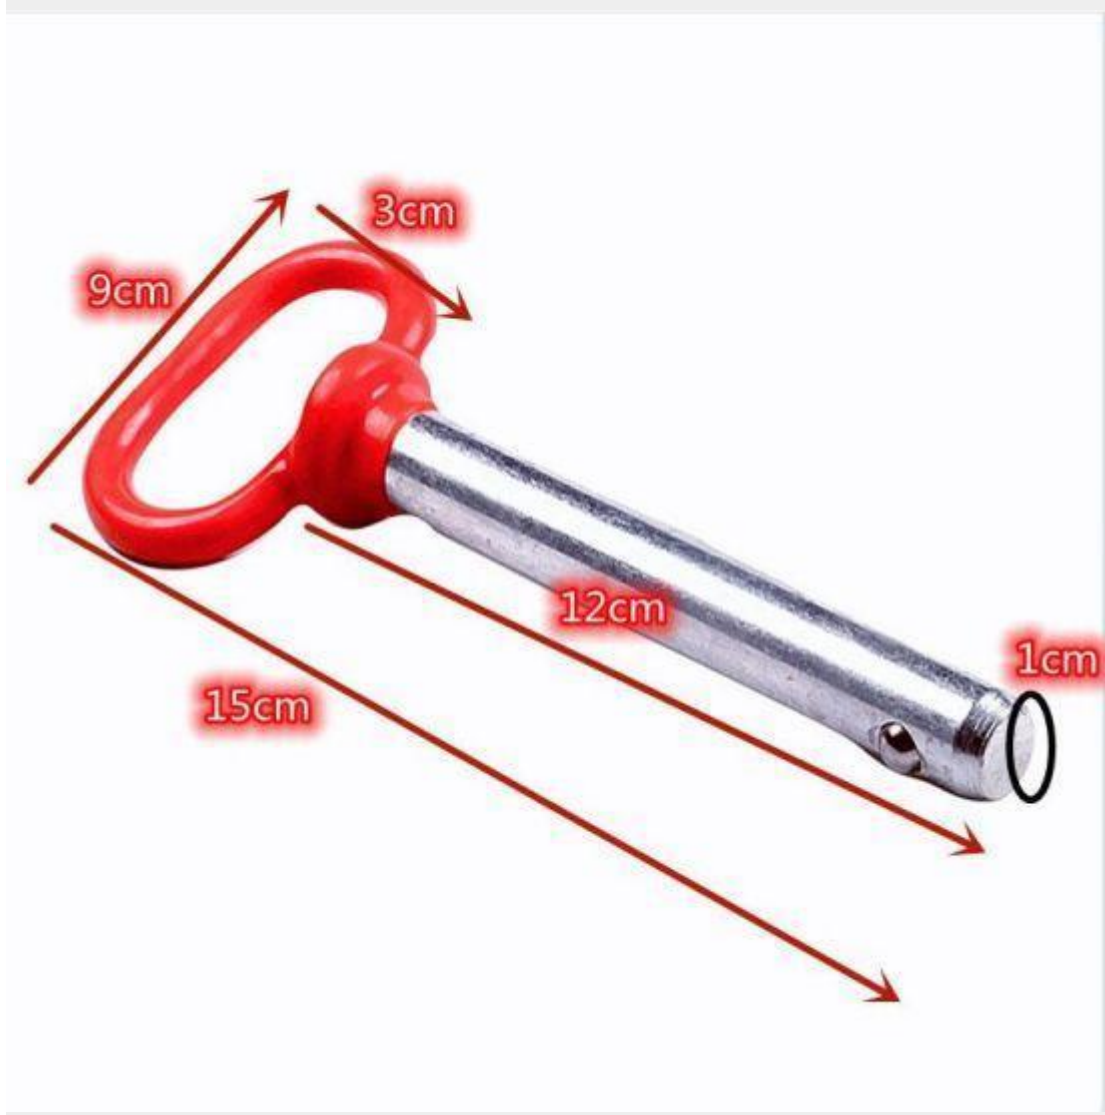

Rizhao good crossfit co.,ltd

Address: No.169, Shandongxi Road, Rizhao City, Shandong Province

Tel: +86-633-8811598

E-mail: ella@goodgymfitness.com

Phone: +86-13326333935