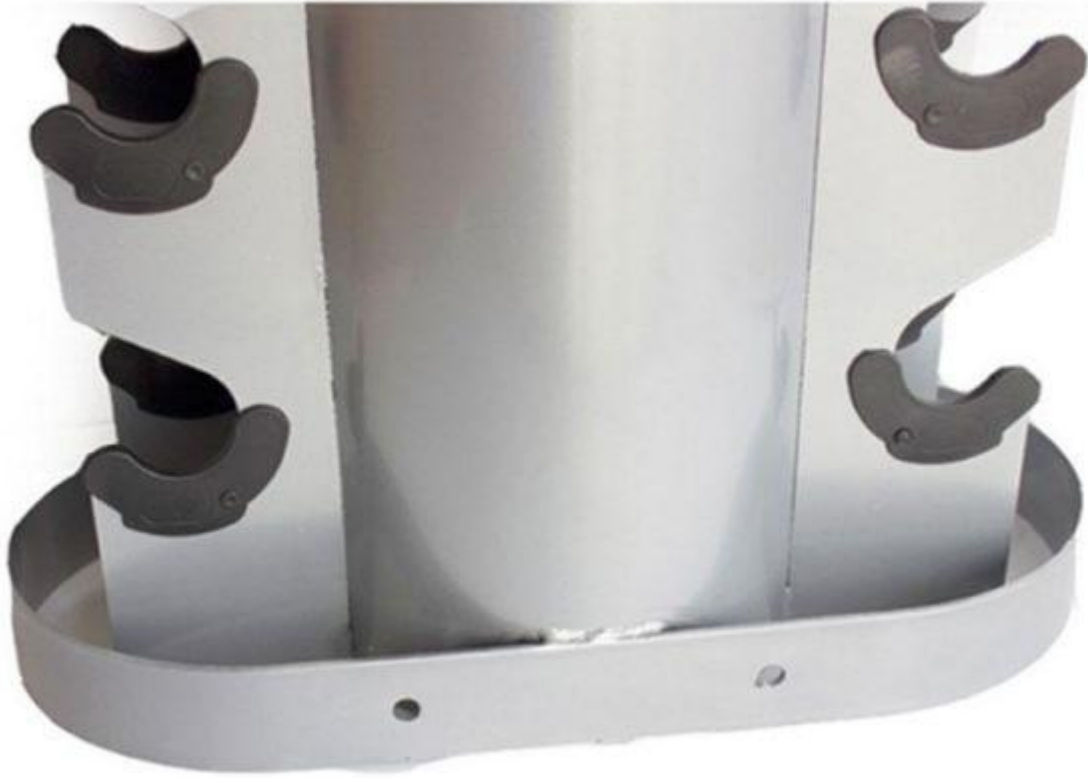

Rizhao good crossfit co.,ltd

Address: No.169, Shandongxi Road, Rizhao City, Shandong Province

Tel:+86-633-8811598

E-mail:ella@goodgymfitness.com

Phone:+86-13326333935