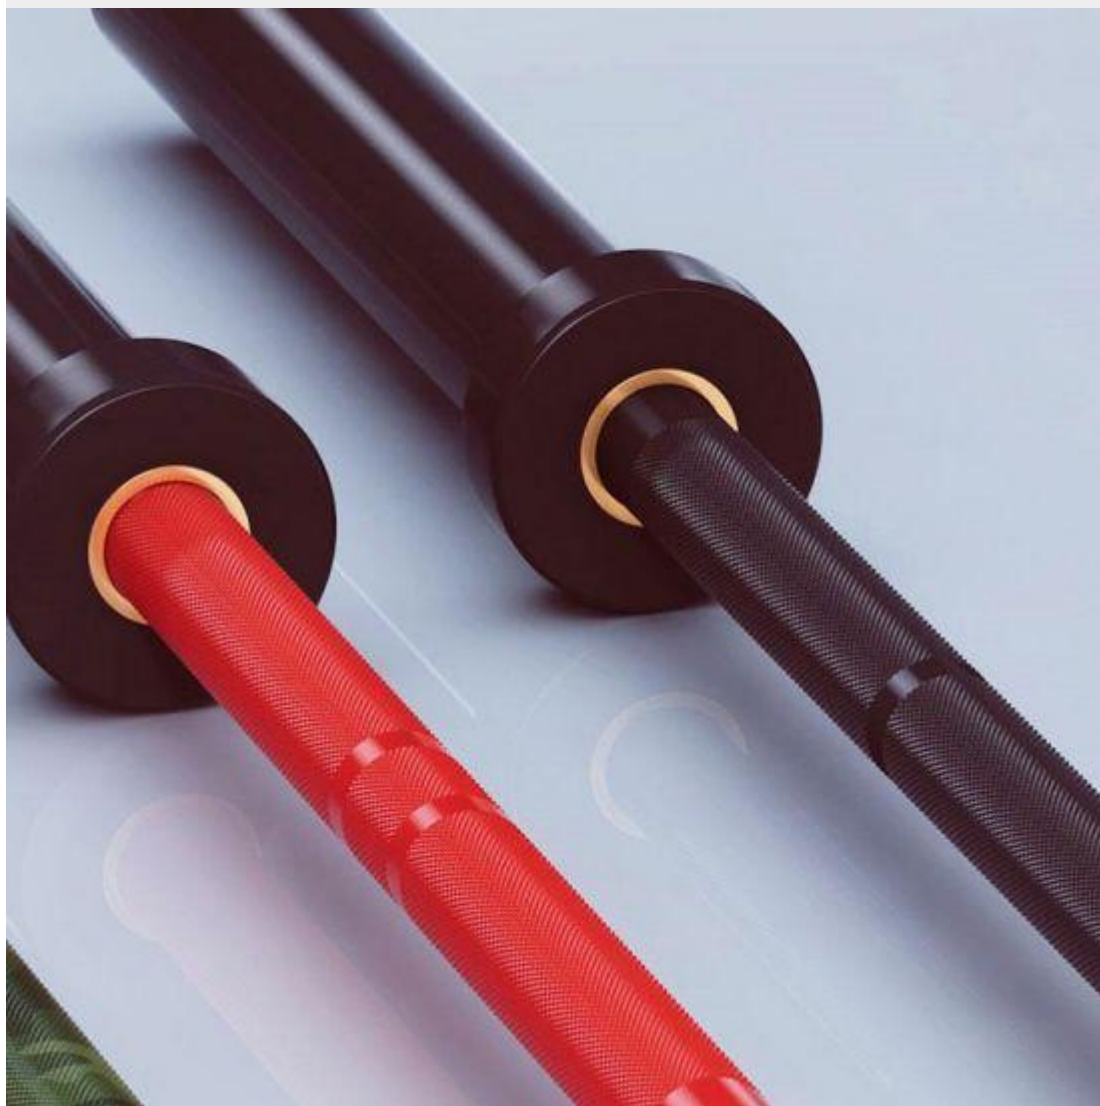

Make you muchFITTER, FASTER, STRONGER - With a loadable sleeve length of 20 kg for men and 15 KG for women for your option, our barbell can carry heavy loads, helping you push out of your comfort zone and reach your potential.

2.Product Parameter (Specification)

Name	Weight lifting barbell Cerakote high grade men bar	color	Red, blue, green or customized
Size	2.2m/2.01m	Material	High alloy steel

Rizhao good crossfit co.,ltd

Address:No.169, Shandongxi Road, Rizhao City, Shandong Province

Tel:+86-633-8811598

E-mail:ella@goodgymfitness.com

Phone:+86-13326333935

3.Product Feature And Application

barbell diameter: 28mm
 Weight capacity: 1500lbs
 Finish type: hard chrome

4.Product Details

Product Name	Weight lifting Cerakote barbell men bar
Material	Alloy Steel
Diameter	28*2200 mm
Length	2.2m
Weight	20kg